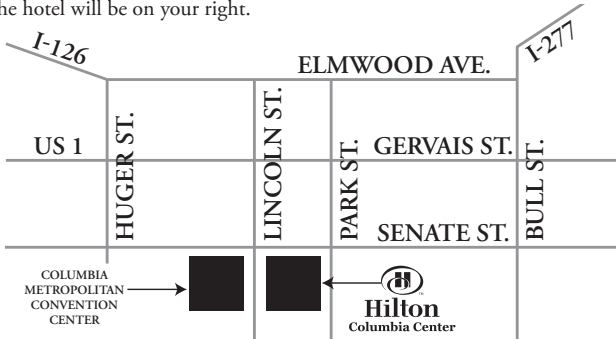

Hilton

Columbia Center

924 Senate Street • Columbia, SC 29201
(803) 744-7800

As a special guest, you are invited to make your reservation at the unique Hilton Columbia Center. This spectacular hotel is located in the heart of Downtown Columbia, South Carolina!

- Ⓜ Beautifully appointed King or two Queen Beds featuring Hilton Serenity Beds, Hair Dryer, Iron/Ironing Board, Lighted Make-up Mirror & Coffeemaker
- Ⓜ Continental Breakfast provided in the Lobby
- Ⓜ On-Site Parking garage with Valet
- Ⓜ Ruth's Chris Steak House
- Ⓜ 32" HD Flat-Screen Television
- Ⓜ Outdoor Pool, Fitness Center & Business Center
- Ⓜ Complimentary High-Speed Internet Access
- Ⓜ Crabtree & Evelyn Bath Amenities
- Ⓜ Individual Climate Control
- Ⓜ Located in the Center of Columbia's Financial, Entertainment & Historic District

Directions to Hilton Columbia Center:

From I-77: Take I-277 into downtown and follow Bull St. Turn right onto Gervais St. Take a left onto Lincoln St. then turn left onto Senate St. The hotel will be on your right.

From I-20: Take I-26 East and follow directions below.

From I-26: Take I-126 into downtown and take Huger St. exit. Turn left onto Gervais St. and travel 2 blocks. Turn right onto Lincoln St. Turn left onto Senate St. and the hotel will be on your right.