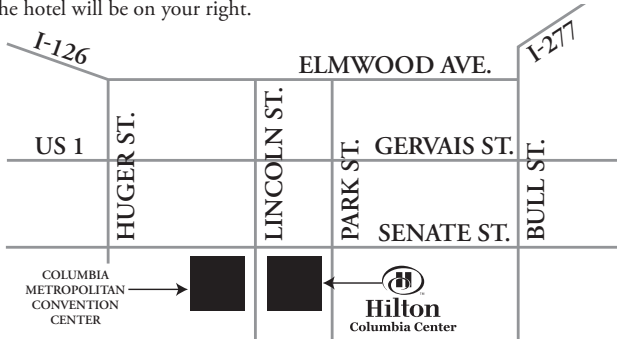

Hilton

Columbia Center

924 Senate Street • Columbia, SC 29201
(803) 744-7800

As a special guest, you are invited to make your reservation at the unique Hilton Columbia Center. This spectacular hotel is located in the heart of Downtown Columbia, South Carolina!

- ⑧ Beautifully appointed King or two Queen Beds featuring Hilton Serenity Beds, Hair Dryer, Iron/Ironing Board, Lighted Make-up Mirror & Coffeemaker
- ⑧ Continental Breakfast provided in the Lobby
- ⑧ On-Site Parking garage with Valet
- ⑧ Ruth's Chris Steak House
- ⑧ 32" HD Flat-Screen Television
- ⑧ Outdoor Pool, Fitness Center & Business Center
- ⑧ Complimentary High-Speed Internet Access
- ⑧ Crabtree & Evelyn Bath Amenities
- ⑧ Individual Climate Control
- ⑧ Located in the Center of Columbia's Financial, Entertainment & Historic District

Directions to Hilton Columbia Center:

From I-77: Take I-277 into downtown and follow Bull St. Turn right onto Gervais St. Take a left onto Lincoln St. then turn left onto Senate St. The hotel will be on your right.

From I-20: Take I-26 East and follow directions below.

From I-26: Take I-126 into downtown and take Huger St. exit. Turn left onto Gervais St. and travel 2 blocks. Turn right onto Lincoln St. Turn left onto Senate St. and the hotel will be on your right.